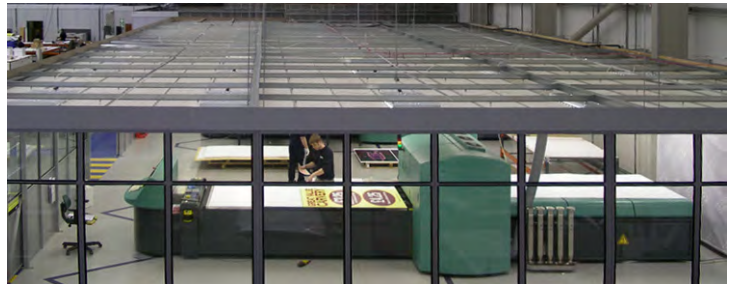

Ceilings

Office Ceilings - Self supported white faced minaboard style ceilings are available for both Europa and Europa 2 offices and workplaces. Ceilings can be supplied in all the standard styles and in a 1200x600mm or 600x600mm grid pattern.

Ceiling Support Beams - WRG can provide steel support beams to both mesh or minaboard style ceilings to give a clear span over an enclosure. Please contact us with your requirements and we will calculate what is required.

Mesh Ceiling - Integral mesh ceilings are available to complement the Europa mesh partitioning system. Mesh ceilings can be in filled with either 50x50mm or 25x25mm weldmesh to create a secure enclosure.