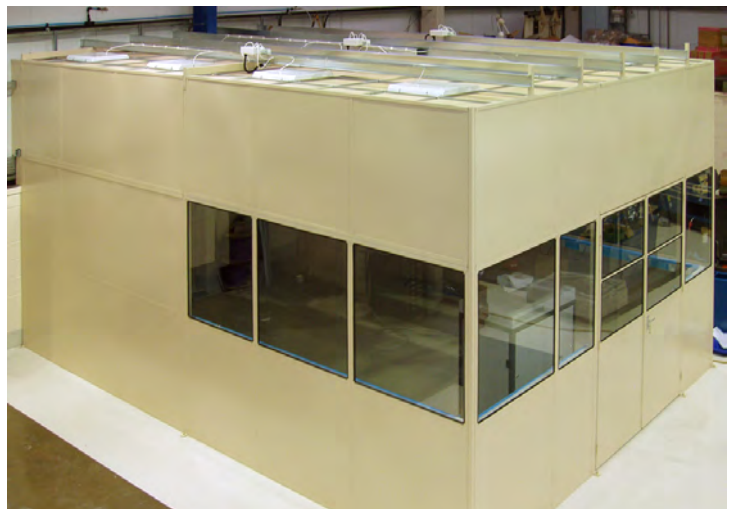

Ceilings

Office Ceilings - Self supported white faced minaboard style ceilings are available for both Europa and Europa 2 offices and workplaces. Ceilings can be supplied in all the standard styles and in a 1200x600mm or 600x600mm grid pattern.

Mesh Ceiling - Integral mesh ceilings are available to complement the Europa mesh partitioning system. Mesh ceilings can be in filled with either 50x50mm or 25x25mm weldmesh to create a secure enclosure.